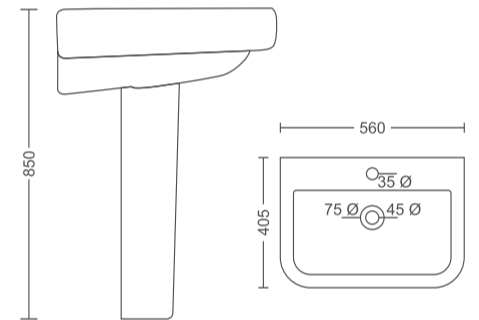

PB-WH-11001 (Basin)
PB-ST-12001 (Pedestal)
Wall Hung Basin with Full Pedestal
Size: 560x405x850 mm

Rs. 2190/-
Rs. 2120/-