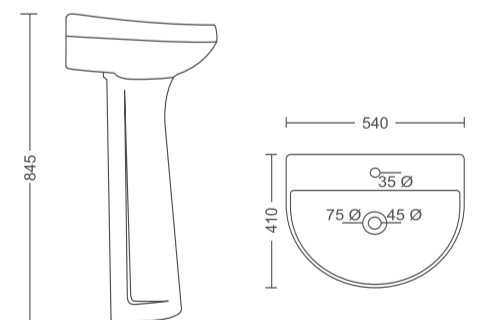

PB-WH-11003 (Basin)
PB-ST-12002 (Pedestal)
Wall Hung Basin with Full Pedestal
Size: 540x410x845 mm

Rs. 1980/-
Rs. 2010/-