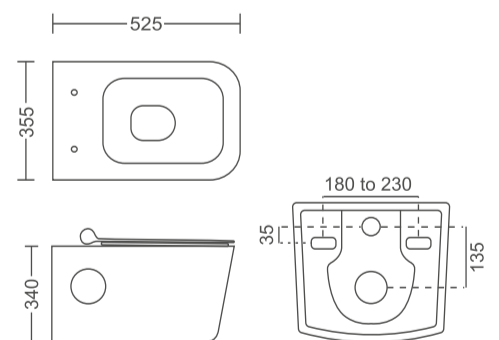

WALLHUNG WC

WH-WH-9301

Rimless Blind Installation Wall Hung WC with UF Homogenous Seat Cover & Installation Kit
Flush: Wash Down
Size: 525x355x340 mm

Rs. 11730/-

WH-WH-9302

Rimless Wall Hung WC with PP Soft Close Seat Cover
Flush: Wash Down
Size: 525x355x340 mm
Available With UF

Rs. 9420/-

WH-WH-9303

Wall Hung WC with PP Soft Close Seat Cover
Flush: Wash Down
Size: 525x355x340 mm
Available With Jet
Available With UF

Rs. 9110/-

WH-WH-9304

Rimless Blind Installation Wall Hung WC with UF Homogenous Seat Cover & Installation Kit
Flush: Wash Down
Size: 525x370x335 mm

Rs. 11650/-