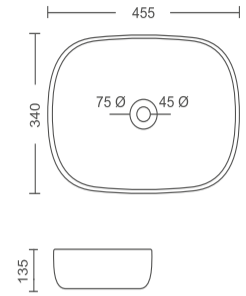

# TABLETOP BASIN

Pastel Collection

**TT-MB-9111**  
Table Top Basin  
Size: 455x340x135 mm

Rs. 5500/-

**TT-BG-9112**  
Table Top Basin  
Size: 455x340x135 mm

Rs. 5500/-

**TT-GR-9113**  
Table Top Basin  
Size: 455x340x135 mm