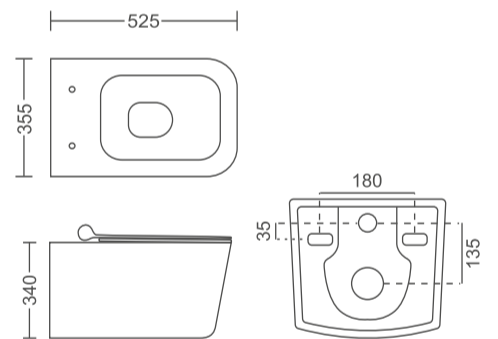

WH-BG-9002

Rimless Blind Installation Wall Hung WC with UF Homogenous Seat Cover & Installation Kit
Flush: Wash Down
Size: 525x355x340 mm

Rs. 20600/-