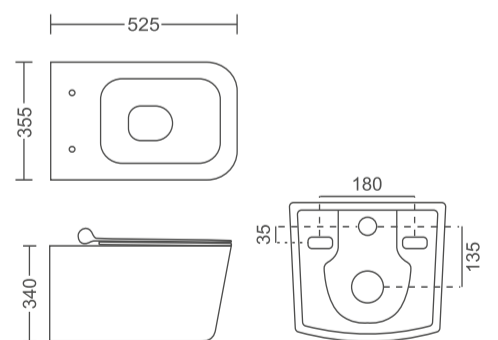

WH-GR-9003

Rimless Blind Installation Wall Hung WC with UF Homogenous Seat Cover & Installation Kit
Flush: Wash Down
Size: 525x355x340 mm

Rs. 20600/-