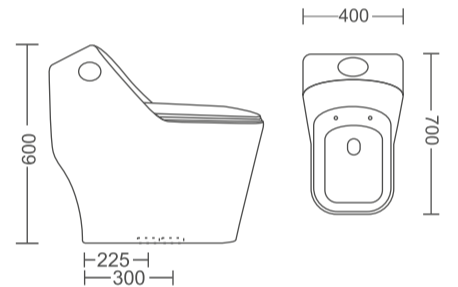

# ONE PIECE WC

**SP-WH-9201**

**Rs. 18800/-**

One Piece WC with UF Homogenous Cover & Installation Kit  
 Flush: Siphonic  
 Size: 700x400x600 mm, S Trap- 225 mm

**SP-WH-9202**

**Rs. 11650/-**

Rimless One Piece WC with PP Soft Close Seat Cover,  
 Gasket & Screw Kit  
 Flush: Dual Flush, 3D, Siphonic  
 Size: 640x360x735 mm, S Trap- 225 mm  
 Available With UF