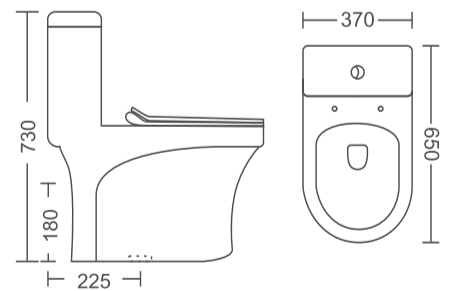

ONE PIECE WC

SP-WH-9205

Rs. 10970/-

Rimless One Piece WC with PP Soft Close Seat Cover, Gasket & Screw Kit
Flush: Dual Flush, Wash Down
Size: 655x350x735 mm, S Trap- 225 mm
Available With UF

SP-WH-9206

Rs. 10770/-

Rimless One Piece WC with PP Soft Close Seat Cover, Gasket & Screw Kit
Flush: Dual Flush, 5D, Siphonic
Size: 650x360x740 mm, S Trap- 225 mm
Available With UF

SP-WH-9207

Rs. 10850/-

Rimless One Piece WC with PP Soft Close Seat Cover, Gasket & Screw Kit
Flush: Dual Flush, Wash Down
Size: 670x360x725 mm, S Trap- 100/225/300 mm, P Trap- 180 mm
Available With UF

SP-WH-9208

Rs. 10150/-

One Piece WC with PP Soft Close Seat Cover, Gasket & Screw Kit
Flush: Dual Flush, Wash Down
Size: 650x345x740 mm, S Trap- 225 mm
Available With Jet

SP-WH-9209

Rs. 10290/-

One Piece WC with PP Soft Close Seat Cover, Gasket & Screw Kit
Flush: Dual Flush, Wash Down
Size: 650x370x730 mm, S Trap- 225 mm
Available With Jet
Available With UF

SP-WH-9210

Rs. 11130/-

Rimless One Piece WC with PP Soft Close Seat Cover, Gasket & Screw Kit
Flush: Dual Flush, 6D, Siphonic
Size: 640x360x730 mm, S Trap- 225 mm
Available With UF