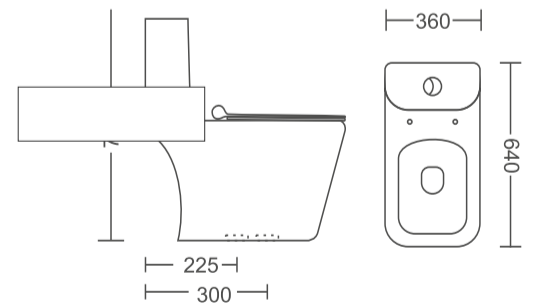

SP-WH-9203

Rs. 11400/-

Rimless One Piece WC with PP Soft Close Seat Cover,
Gasket & Screw Kit
Flush: Dual Flush, Wash Down
Size: 640x360x735 mm, S Trap- 225 mm
Available With UF

SP-WH-9204

Rs. 11650/-

One Piece WC with PP Soft Close Seat Cover,
Gasket & Screw Kit
Flush: Dual Flush, 3D, Siphonic
Size: 640x360x735 mm, S Trap- 200 mm
Available With UF