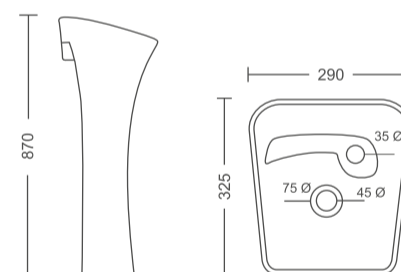

# ONE PIECE BASIN

**OB-WH-9601**  
One Piece Basin  
Size: 430x380x815 mm

**Rs. 9390/-**

**OB-WH-9602**  
One Piece Basin  
Size: 290x325x870 mm

**Rs. 6600/-**

**OB-WH-9603**  
One Piece Basin  
Size: 355x335x280 mm