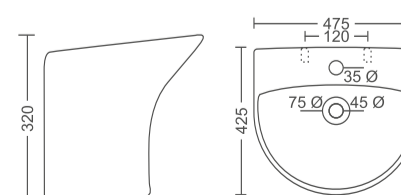

ONE PIECE BASIN

OB-WH-9601
One Piece Basin
Size: 430x380x815 mm

Rs. 9390/-

OB-WH-9602
One Piece Basin
Size: 290x325x870 mm

Rs. 6600/-

OB-WH-9603
One Piece Basin
Size: 355x335x280 mm

Rs. 3490/-

OB-WH-9604
One Piece Basin
Size: 475x425x320 mm

Rs. 4630/-