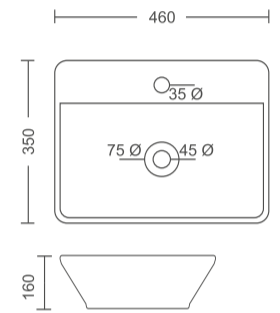

# TABLE TOP BASIN

**TT-WH-9717**  
Table Top Basin  
Size: 450x320x130 mm

**Rs. 2310/-**

**TT-WH-9718**  
Table Top Basin  
Size: 460x350x160 mm

**Rs. 2230/-**

**TT-WH-9719**  
Table Top Basin  
Size: 435x375x130 mm