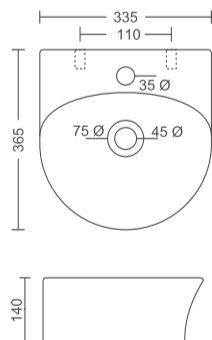

Rs. 1560/-

**WM-WH-9804**  
Wall Hung Basin  
Size: 345x345x140 mm

Rs. 1710/-

**WM-WH-9805**  
Wall Hung Basin  
Size: 335x365x140 mm

Rs. 1710/-

**WM-WH-9806**  
Wall Hung Basin  
Size: 400x300x230 mm

Rs. 1470/-