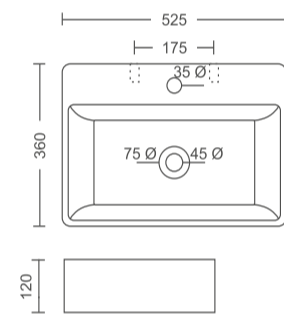

Rs. 3920/-

TT-WH-9708
Table Top Basin
Size: 505x420x150 mm