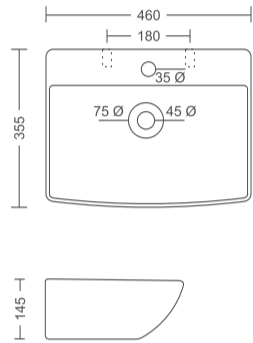

Rs. 1660/-

WM-WH-9803
Wall Hung Basin
Size: 450x275x150 mm