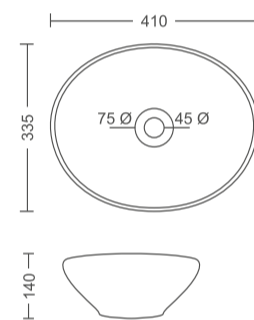

Rs. 3920/-

TT-WH-9714
Table Top Basin
Size: 360x360x120 mm