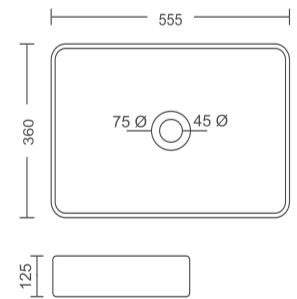

TT-OG-9104
Table Top Basin
Size: 555x360x125 mm

Rs. 8390/-