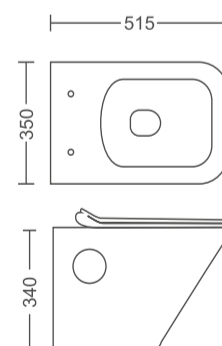

WH-WH-9310

Rs. 7120/-

Rimless Wall Hung WC with PP Soft Close Seat Cover
Flush: Wash Down
Size: 515x360x347 mm
Available With UF