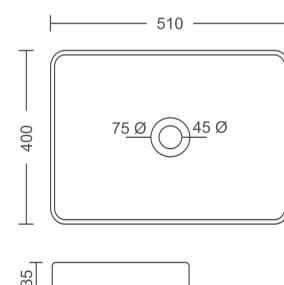

TABLE TOP BASIN

TT-WH-9705
Table Top Basin
Size: 605x360x125 mm

Rs. 5150/-

TT-WH-9706
Table Top Basin
Size: 555x360x125 mm

Rs. 4950/-

TT-WH-9707
Table Top Basin
Size: 525x360x120 mm

Rs. 3920/-

TT-WH-9708
Table Top Basin
Size: 505x420x150 mm

Rs. 4310/-

TT-WH-9709
Table Top Basin
Size: 560x400x135 mm

Rs. 4600/-

TT-WH-9710
Table Top Basin
Size: 510x400x135 mm

Rs. 4450/-