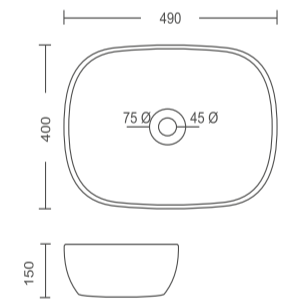

TT-OG-9109
Table Top Basin
Size: 490x400x150 mm

Rs. 7450/-