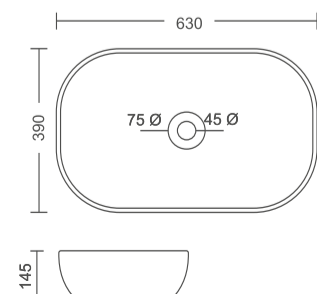

TABLETOP BASIN

Rs. 7530/-

Rs. 4870/-

TT-WH-9703
Table Top Basin
Size: 630x400x115 mm

Rs. 4730/-

TT-WH-9704
Table Top Basin
Size: 630x390x145 mm

Rs. 5060/-