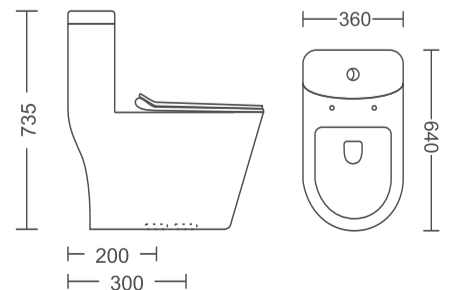

ONE PIECE WC

SP-WH-9201

Rs. 18800/-

One Piece WC with UF Homogenous Cover & Installation Kit
Flush: Siphonic
Size: 700x400x600 mm, S Trap- 225 mm

SP-WH-9202

Rs. 11650/-

Rimless One Piece WC with PP Soft Close Seat Cover,
Gasket & Screw Kit
Flush: Dual Flush, 3D, Siphonic
Size: 640x360x735 mm, S Trap- 225 mm
Available With UF

SP-WH-9203

Rs. 11400/-

Rimless One Piece WC with PP Soft Close Seat Cover,
Gasket & Screw Kit
Flush: Dual Flush, Wash Down
Size: 640x360x735 mm, S Trap- 225 mm
Available With UF

SP-WH-9204

Rs. 11650/-

One Piece WC with PP Soft Close Seat Cover,
Gasket & Screw Kit
Flush: Dual Flush, 3D, Siphonic
Size: 640x360x735 mm, S Trap- 200 mm
Available With UF