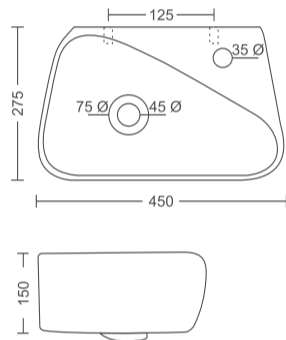

Rs. 1560/-

**WM-WH-9804**  
Wall Hung Basin  
Size: 345x345x140 mm

Rs. 1710/-

**WM-WH-9805**  
Wall Hung Basin  
Size: 335x365x140 mm

Rs. 1710/-

**WM-WH-9806**  
Wall Hung Basin  
Size: 400x300x230 mm

Rs. 1470/-