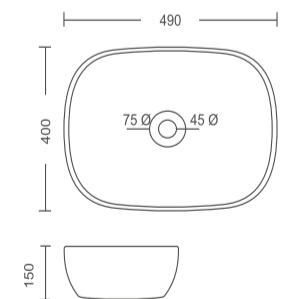

TT-ER-9110
Table Top Basin
Size: 490x400x150 mm

Rs. 7450/-