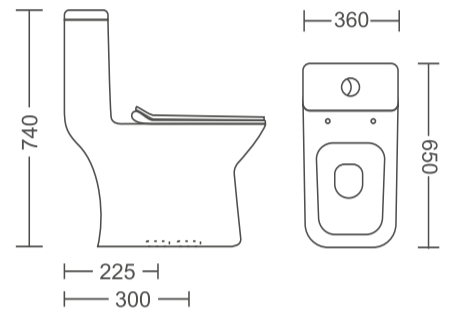

SP-WH-9206

Rs. 10770/-

Rimless One Piece WC with PP Soft Close Seat Cover, Gasket & Screw Kit
Flush: Dual Flush, 5D, Siphonic
Size: 650x360x740 mm, S Trap- 225 mm
Available With UF