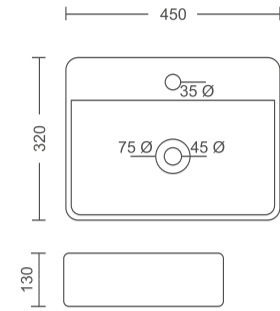

Rs. 2310/-

TT-WH-9718
Table Top Basin
Size: 460x350x160 mm