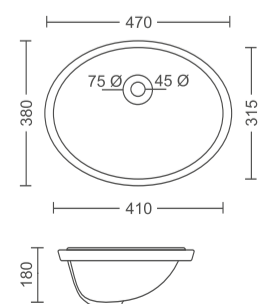

UNDER COUNTER BASIN

UC-WH-9901

Under Counter Basin
Size OD : 590x390x125 mm
Size ID : 540x340x125 mm

Rs. 4950/-

UC-WH-9902

Under Counter Basin
Size OD : 515x360x165 mm
Size ID : 465x310x165 mm

Rs. 3760/-

UC-WH-9903

Under Counter Basin
Size OD : 555x425x200 mm
Size ID : 500x370x200 mm

Rs. 3490/-

UC-WH-9904

Under Counter Basin
Size OD : 470x380x180 mm
Size ID : 410x315x180 mm

Rs. 2850/-