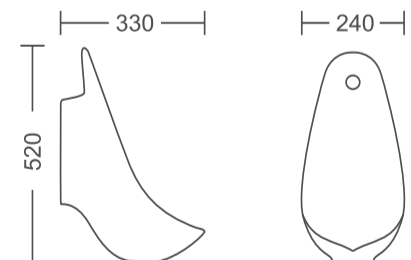

Rs. 2850/-

UR-WH-9504
Urinal
Size: 290x280x400 mm