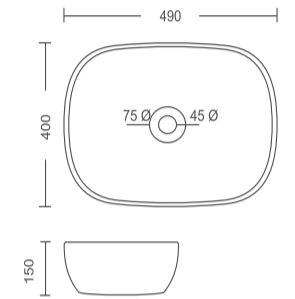

# TABLETOP BASIN

Pastel Collection

**TT-ER-9105**  
Table Top Basin  
Size: 555x360x125 mm

Rs. 8390/-

**TT-MB-9106**  
Table Top Basin  
Size: 490x400x150 mm

Rs. 7450/-

**TT-BG-9107**  
Table Top Basin  
Size: 490x400x150 mm