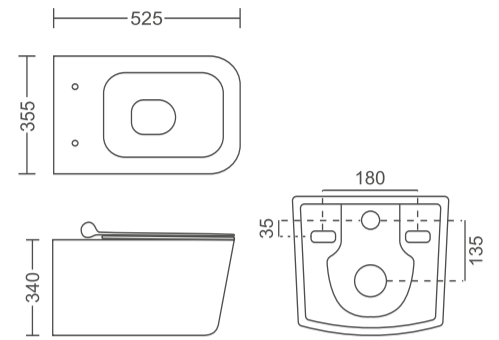

# WALLHUNG WC

Pastel Collection

**WH-OG-9004**

**Rs. 20600/-**

Rimless Blind Installation Wall Hung WC with UF Homogenous Seat Cover & Installation Kit  
 Flush: Wash Down  
 Size: 525x355x340 mm

**WH-ER-9005**