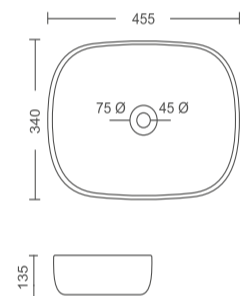

TT-OG-9114
Table Top Basin
Size: 455x340x135 mm

Rs. 5500/-