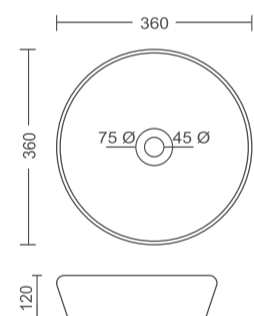

Rs. 3850/-

TT-WH-9715
Table Top Basin
Size: 490x380x132 mm