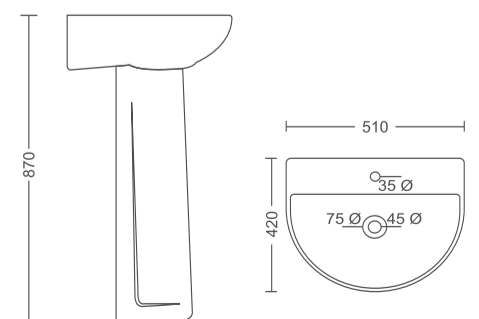

PB-WH-11004 (Basin)
PB-ST-12002 (Pedestal)
Wall Hung Basin with Full Pedestal
Size: 510x420x870 mm

Rs. 1950/-
Rs. 2010/-