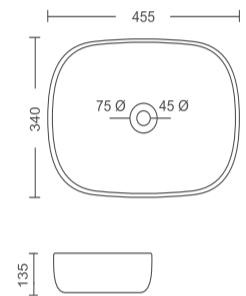

# TABLETOP BASIN

Pastel Collection

**TT-MB-9111**  
Table Top Basin  
Size: 455x340x135 mm

Rs. 5500/-

**TT-BG-9112**  
Table Top Basin  
Size: 455x340x135 mm

Rs. 5500/-

**TT-GR-9113**  
Table Top Basin  
Size: 455x340x135 mm