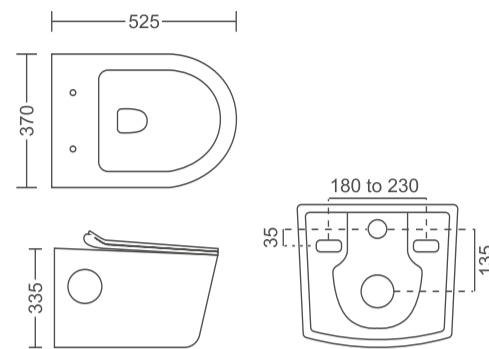

WH-WH-9305

Rs. 9350/-

Rimless Wall Hung WC with PP Soft Close Seat Cover
Flush: Wash Down
Size: 525x370x335 mm
Available With UF

WH-WH-9306

Rs. 9050/-

Wall Hung WC with PP Soft Close Seat Cover
Flush: Wash Down
Size: 525x370x335 mm
Available With Jet
Available With UF