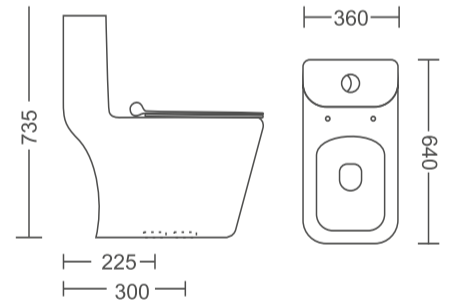

# ONE PIECE WC

**SP-WH-9201**

**Rs. 18800/-**

One Piece WC with UF Homogenous Cover & Installation Kit  
 Flush: Siphonic  
 Size: 700x400x600 mm, S Trap- 225 mm

**SP-WH-9202**

**Rs. 11650/-**

Rimless One Piece WC with PP Soft Close Seat Cover,  
 Gasket & Screw Kit  
 Flush: Dual Flush, 3D, Siphonic  
 Size: 640x360x735 mm, S Trap- 225 mm  
 Available With UF