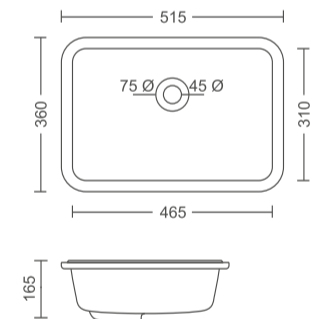

UC-WH-9902

Under Counter Basin
Size OD : 515x360x165 mm
Size ID : 465x310x165 mm

Rs. 3760/-

UC-WH-9903

Under Counter Basin
Size OD : 555x425x200 mm
Size ID : 500x370x200 mm

Rs. 3490/-