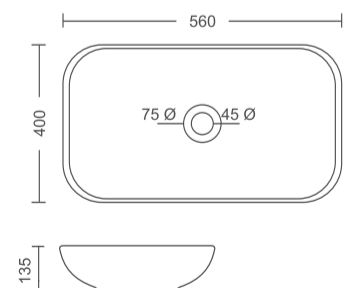

**Rs. 3920/-**

**TT-WH-9708**  
Table Top Basin  
Size: 505x420x150 mm

**Rs. 4310/-**

**TT-WH-9709**  
Table Top Basin  
Size: 560x400x135 mm

**Rs. 4600/-**

**TT-WH-9710**  
Table Top Basin  
Size: 510x400x135 mm