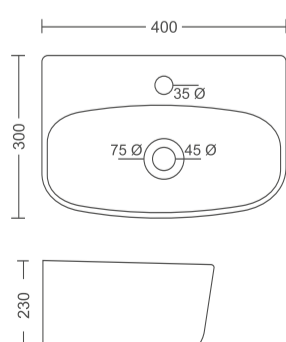

Rs. 1560/-

**WM-WH-9804**  
Wall Hung Basin  
Size: 345x345x140 mm

Rs. 1710/-

**WM-WH-9805**  
Wall Hung Basin  
Size: 335x365x140 mm

Rs. 1710/-

**WM-WH-9806**  
Wall Hung Basin  
Size: 400x300x230 mm

Rs. 1470/-