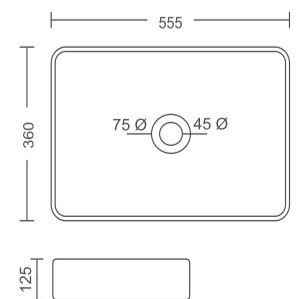

TABLETOP BASIN

Pastel Collection

Rs. 8390/-

Rs. 8390/-

Rs. 8390/-

Rs. 8390/-