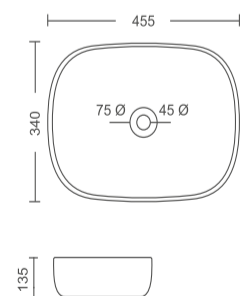

# ONE PIECE WC

**SP-WH-9201**

**Rs. 18800/-**

One Piece WC with UF Homogenous Cover & Installation Kit  
 Flush: Siphonic  
 Size: 700x400x600 mm, S Trap- 225 mm

**SP-WH-9202**

**Rs. 11650/-**

Rimless One Piece WC with PP Soft Close Seat Cover,  
 Gasket & Screw Kit  
 Flush: Dual Flush, 3D, Siphonic  
 Size: 640x360x735 mm, S Trap- 225 mm  
 Available With UF