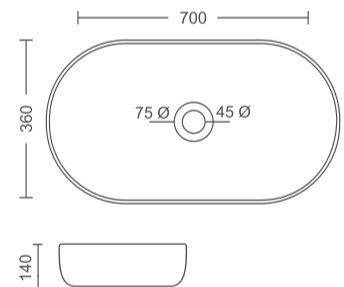

# TABLETOP BASIN

**TT-WH-9701**  
Table Top Basin  
Size: 800x360x130 mm

**Rs. 7530/-**

**TT-WH-9702**  
Table Top Basin  
Size: 700x360x140 mm

**Rs. 4870/-**

**TT-WH-9703**  
Table Top Basin  
Size: 630x400x115 mm