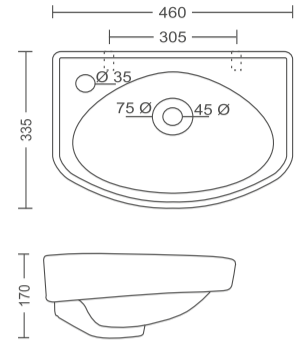

Rs. 1520/-

WM-WH-9802
Wall Hung Basin
Size: 460x355x145 mm