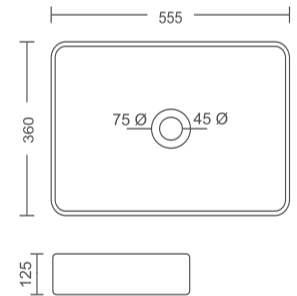

# TABLETOP BASIN

Pastel Collection

**TT-MB-9101**  
Table Top Basin  
Size: 555x360x125 mm

**Rs. 8390/-**

**TT-BG-9102**  
Table Top Basin  
Size: 555x360x125 mm

**Rs. 8390/-**

**TT-GR-9103**  
Table Top Basin  
Size: 555x360x125 mm