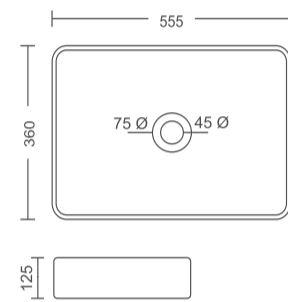

# TABLE TOP BASIN

**TT-WH-9705**  
Table Top Basin  
Size: 605x360x125 mm

**Rs. 5150/-**

**TT-WH-9706**  
Table Top Basin  
Size: 555x360x125 mm

**Rs. 4950/-**

**TT-WH-9707**  
Table Top Basin  
Size: 525x360x120 mm