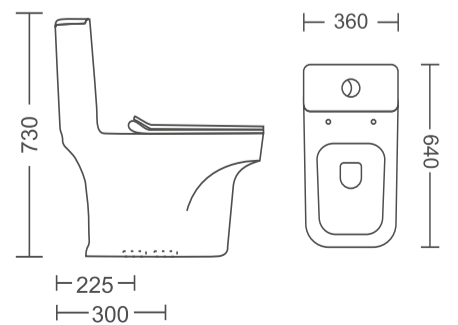

SP-WH-9210

Rs. 11130/-

Rimless One Piece WC with PP Soft Close Seat Cover, Gasket & Screw Kit
Flush: Dual Flush, 6D, Siphonic
Size: 640x360x730 mm, S Trap- 225 mm
Available With UF