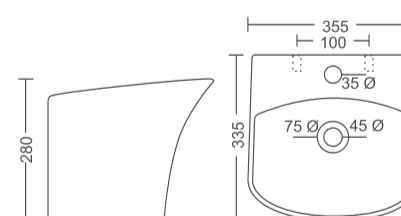

Rs. 3490/-

OB-WH-9604
One Piece Basin
Size: 475x425x320 mm