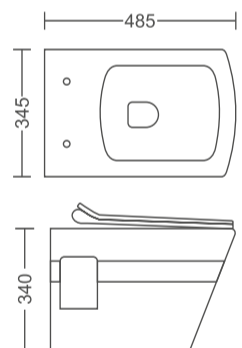

**WH-WH-9313**

**Rs. 6890/-**

Wall Hung WC with PP Soft Close Seat Cover  
 Flush: Wash Down  
 Size: 520x350x360 mm  
 Available With Jet  
 Available With UF

**WH-WH-9314**

**Rs. 6420/-**

Wall Hung WC with PP Soft Close Seat Cover  
 Flush: Wash Down  
 Size: 485x345x340 mm  
 Available With Jet