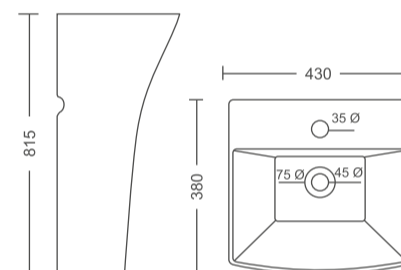

Rs. 9390/-

OB-WH-9602
One Piece Basin
Size: 290x325x870 mm