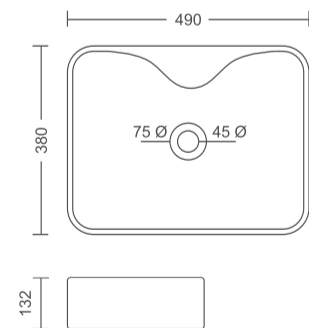

**Rs. 3920/-**

**TT-WH-9714**  
Table Top Basin  
Size: 360x360x120 mm

**Rs. 3850/-**

**TT-WH-9715**  
Table Top Basin  
Size: 490x380x132 mm

**Rs. 4040/-**

**TT-WH-9716**  
Table Top Basin  
Size: 465x465x180 mm