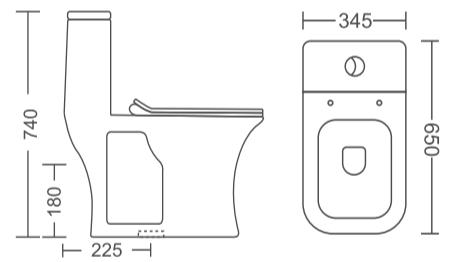

SP-WH-9209

Rs. 10290/-

One Piece WC with PP Soft Close Seat Cover, Gasket & Screw Kit
Flush: Dual Flush, Wash Down
Size: 650x370x730 mm, S Trap- 225 mm
Available With Jet
Available With UF