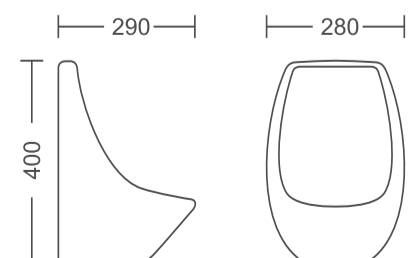

URINAL

UR-WH-9501
Urinal
Size: 250x290x500 mm

Rs. 3450/-

UR-WH-9502
Urinal
Size: 310x320x460 mm

Rs. 2250/-

UR-WH-9503
Urinal with Spreader
Size: 330x240x520 mm

Rs. 2850/-

UR-WH-9504
Urinal
Size: 290x280x400 mm

Rs. 2290/-