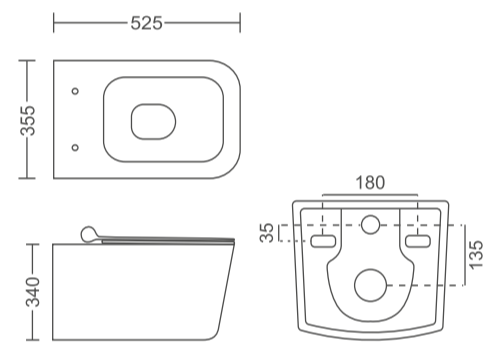

WH-WH-9301

Rimless Blind Installation Wall Hung WC with UF Homogenous Seat Cover & Installation Kit
Flush: Wash Down
Size: 525x355x340 mm

Rs. 11730/-