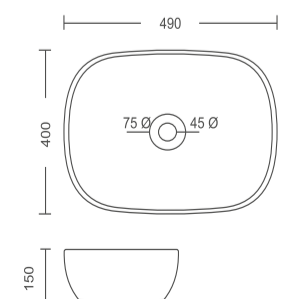

TABLETOP BASIN

Pastel Collection

Rs. 8390/-

TT-MB-9106
Table Top Basin
Size: 490x400x150 mm

Rs. 7450/-

TT-BG-9107
Table Top Basin
Size: 490x400x150 mm

Rs. 7450/-

TT-GR-9108
Table Top Basin
Size: 490x400x150 mm

Rs. 7450/-

TT-OG-9109
Table Top Basin
Size: 490x400x150 mm

Rs. 7450/-

TT-ER-9110
Table Top Basin
Size: 490x400x150 mm

Rs. 7450/-