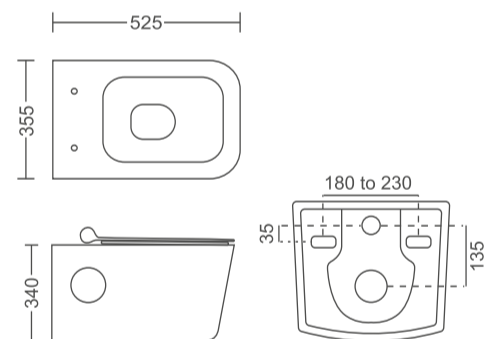

WH-WH-9302

Rimless Wall Hung WC with PP Soft Close Seat Cover
Flush: Wash Down
Size: 525x355x340 mm
Available With UF

Rs. 9420/-

WH-WH-9303

Wall Hung WC with PP Soft Close Seat Cover
Flush: Wash Down
Size: 525x355x340 mm
Available With Jet
Available With UF

Rs. 9110/-