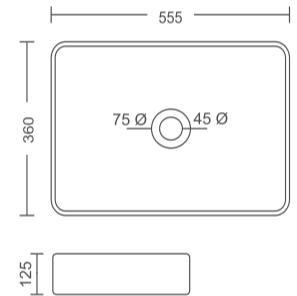

# TABLETOP BASIN

Pastel Collection

**TT-MB-9101**  
Table Top Basin  
Size: 555x360x125 mm

**Rs. 8390/-**

**TT-BG-9102**  
Table Top Basin  
Size: 555x360x125 mm

**Rs. 8390/-**

**TT-GR-9103**  
Table Top Basin  
Size: 555x360x125 mm