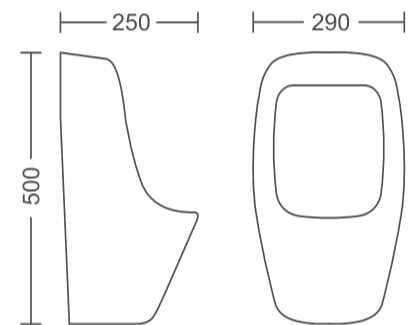

Rs. 3450/-

UR-WH-9502
Urinal
Size: 310x320x460 mm