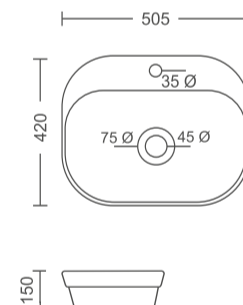

Rs. 4310/-

TT-WH-9709
Table Top Basin
Size: 560x400x135 mm