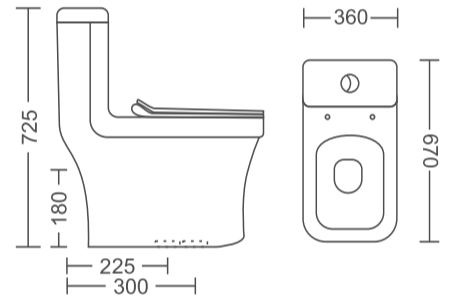

SP-WH-9207

Rs. 10850/-

Rimless One Piece WC with PP Soft Close Seat Cover, Gasket & Screw Kit
Flush: Dual Flush, Wash Down
Size: 670x360x725 mm, S Trap- 100/225/300 mm, P Trap- 180 mm
Available With UF

SP-WH-9208

Rs. 10150/-

One Piece WC with PP Soft Close Seat Cover, Gasket & Screw Kit
Flush: Dual Flush, Wash Down
Size: 650x345x740 mm, S Trap- 225 mm
Available With Jet