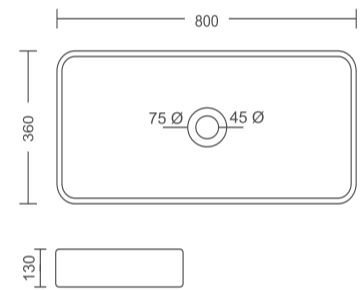

TT-WH-9702
Table Top Basin
Size: 700x360x140 mm

Rs. 4870/-