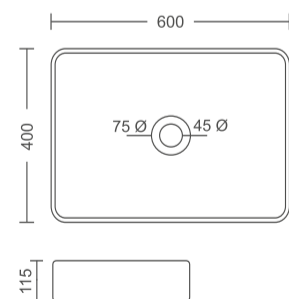

Rs. 4730/-

TT-WH-9704
Table Top Basin
Size: 630x390x145 mm