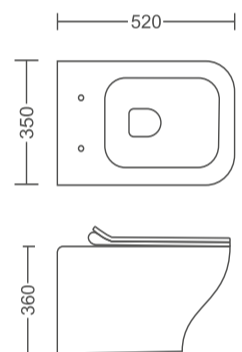

WH-WH-9314

Rs. 6420/-

Wall Hung WC with PP Soft Close Seat Cover
Flush: Wash Down
Size: 485x345x340 mm
Available With Jet