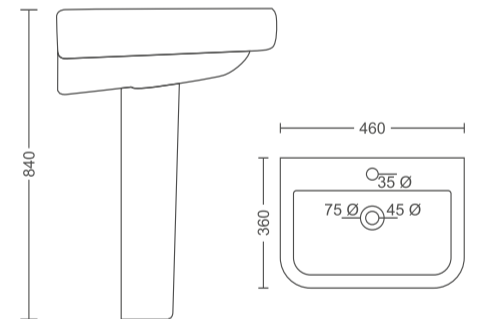

**Rs. 2090/-**  
**Rs. 2120/-**

**PB-WH-11003** (Basin)  
**PB-ST-12002** (Pedestal)  
 Wall Hung Basin with Full Pedestal  
 Size: 540x410x845 mm

**Rs. 1980/-**  
**Rs. 2010/-**

**PB-WH-11004** (Basin)  
**PB-ST-12002** (Pedestal)  
 Wall Hung Basin with Full Pedestal  
 Size: 510x420x870 mm