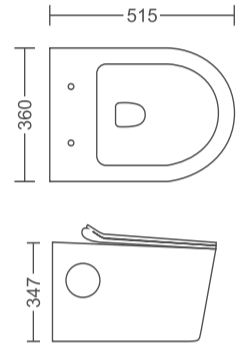

# WALLHUNG WC

**WH-WH-9311**

**Rs. 6390/-**

Rimless Wall Hung WC with PP Soft Close Seat Cover  
 Flush: Wash Down  
 Size: 520x370x370 mm  
 Available With UF

**WH-WH-9312**

**Rs. 8790/-**

Rimless Wall Hung WC with PP Soft Close Seat Cover  
 Flush: Wash Down  
 Size: 515x360x347 mm  
 Available With UF