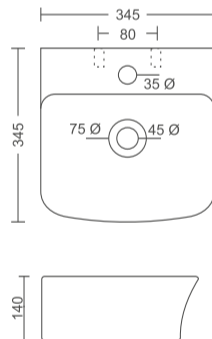

Rs. 1710/-

WM-WH-9805
Wall Hung Basin
Size: 335x365x140 mm