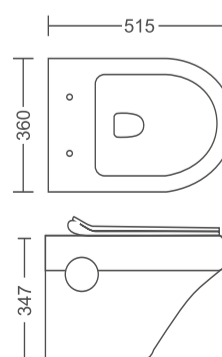

WALLHUNG WC

WH-WH-9305

Rs. 9350/-

Rimless Wall Hung WC with PP Soft Close Seat Cover
Flush: Wash Down
Size: 525x370x335 mm
Available With UF

WH-WH-9306

Rs. 9050/-

Wall Hung WC with PP Soft Close Seat Cover
Flush: Wash Down
Size: 525x370x335 mm
Available With Jet
Available With UF

WH-WH-9307

Rs. 7690/-

Wall Hung WC with PP Soft Close Seat Cover
Flush: Wash Down
Size: 495x355x300 mm
Available With Jet
Available With UF

WH-WH-9308

Rs. 7490/-

Rimless Wall Hung WC with PP Soft Close Seat Cover
Flush: Wash Down
Size: 505x350x370 mm
Available With UF

WH-WH-9309

Rs. 8630/-

Rimless Wall Hung WC with PP Soft Close Seat Cover
Seat Cover & Installation Kit
Flush: Wash Down
Size: 515x350x340 mm
Available With UF

WH-WH-9310

Rs. 7120/-

Rimless Wall Hung WC with PP Soft Close Seat Cover
Flush: Wash Down
Size: 515x360x347 mm
Available With UF