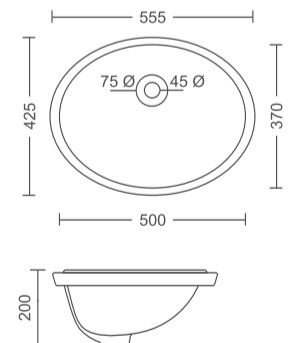

UC-WH-9904

Under Counter Basin
Size OD : 470x380x180 mm
Size ID : 410x315x180 mm

Rs. 2850/-