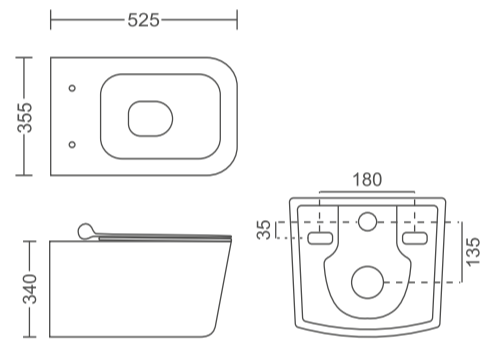

### WH-MB-9001

Rimless Blind Installation Wall Hung WC with UF Homogenous Seat Cover & Installation Kit  
 Flush: Wash Down  
 Size: 525x355x340 mm

Rs. 20600/-