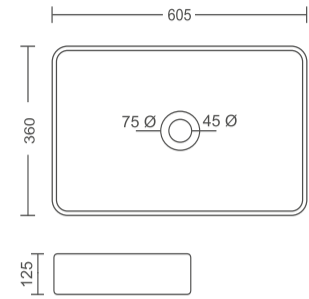

Rs. 5150/-

TT-WH-9706
Table Top Basin
Size: 555x360x125 mm