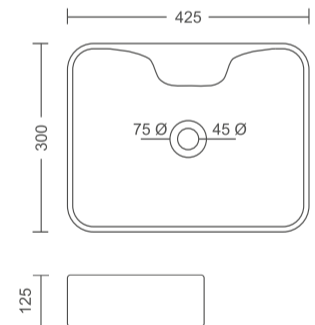

TABLE TOP BASIN

TT-WH-9717
Table Top Basin
Size: 450x320x130 mm

Rs. 2310/-

TT-WH-9718
Table Top Basin
Size: 460x350x160 mm

Rs. 2230/-

TT-WH-9719
Table Top Basin
Size: 435x375x130 mm

Rs. 2350/-

TT-WH-9720
Table Top Basin
Size: 425x300x125 mm

Rs. 2190/-