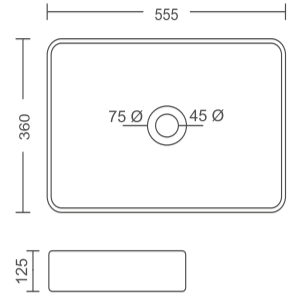

TT-MB-9106
Table Top Basin
Size: 490x400x150 mm

Rs. 7450/-