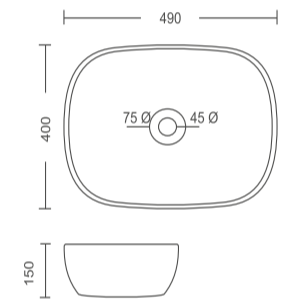

TT-GR-9108
Table Top Basin
Size: 490x400x150 mm

Rs. 7450/-