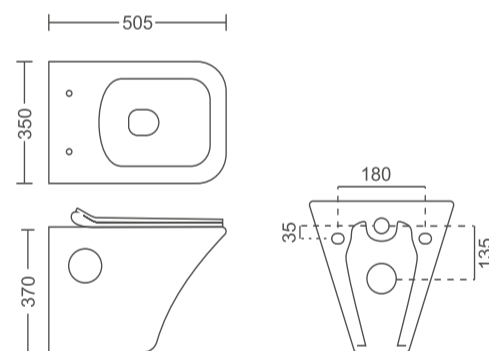

WH-WH-9308

Rs. 7490/-

Rimless Wall Hung WC with PP Soft Close Seat Cover
Flush: Wash Down
Size: 505x350x370 mm
Available With UF

WH-WH-9309

Rs. 8630/-

Rimless Wall Hung WC with PP Soft Close Seat Cover
Seat Cover & Installation Kit
Flush: Wash Down
Size: 515x350x340 mm
Available With UF