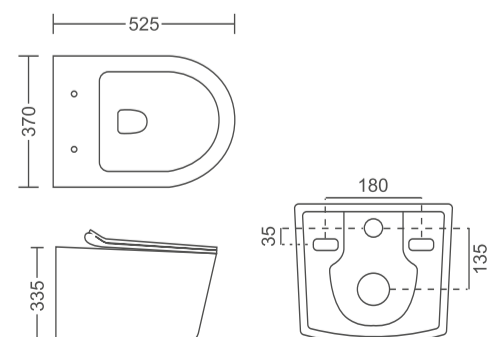

WH-WH-9304

Rimless Blind Installation Wall Hung WC with UF Homogenous Seat Cover & Installation Kit
Flush: Wash Down
Size: 525x370x335 mm

Rs. 11650/-