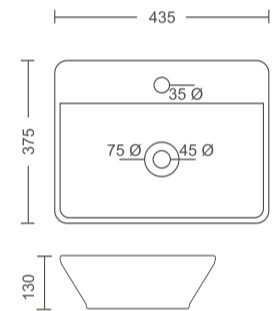

Rs. 2350/-

TT-WH-9720
Table Top Basin
Size: 425x300x125 mm