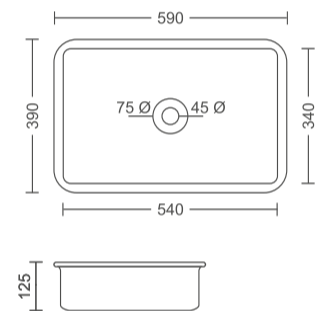

UNDER COUNTER BASIN

UC-WH-9901

Under Counter Basin
Size OD : 590x390x125 mm
Size ID : 540x340x125 mm

Rs. 4950/-

UC-WH-9902

Under Counter Basin
Size OD : 515x360x165 mm
Size ID : 465x310x165 mm

Rs. 3760/-

UC-WH-9903

Under Counter Basin
Size OD : 555x425x200 mm
Size ID : 500x370x200 mm

Rs. 3490/-

UC-WH-9904

Under Counter Basin
Size OD : 470x380x180 mm
Size ID : 410x315x180 mm

Rs. 2850/-