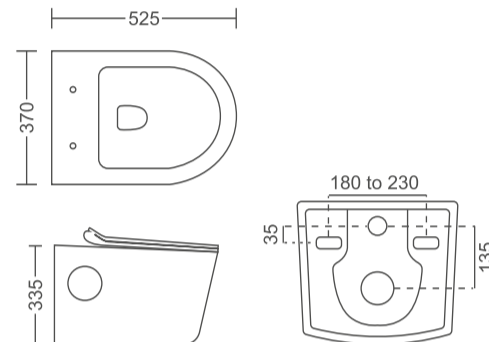

WH-WH-9307

Rs. 7690/-

Wall Hung WC with PP Soft Close Seat Cover
Flush: Wash Down
Size: 495x355x300 mm
Available With Jet
Available With UF