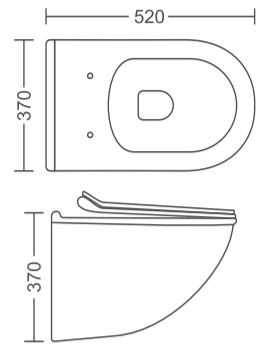

WH-WH-9312

Rs. 8790/-

Rimless Wall Hung WC with PP Soft Close Seat Cover
Flush: Wash Down
Size: 515x360x347 mm
Available With UF