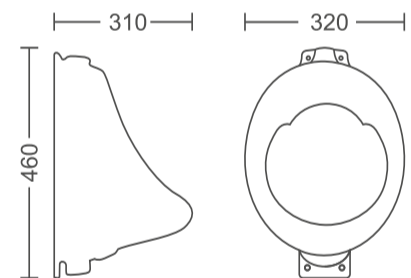

Rs. 2250/-

UR-WH-9503
Urinal with Spreader
Size: 330x240x520 mm