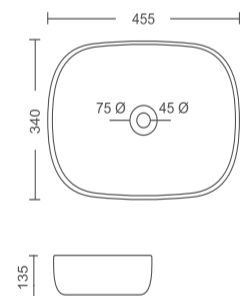

TT-ER-9115
Table Top Basin
Size: 455x340x135 mm

Rs. 5500/-