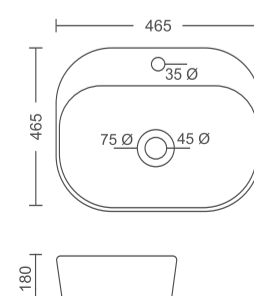

TABLE TOP BASIN

TT-WH-9711
Table Top Basin
Size: 500x400x155 mm

Rs. 4390/-

TT-WH-9712
Table Top Basin
Size: 455x340x135 mm

Rs. 3720/-

TT-WH-9713
Table Top Basin
Size: 410x335x140 mm

Rs. 3920/-

TT-WH-9714
Table Top Basin
Size: 360x360x120 mm

Rs. 3850/-

TT-WH-9715
Table Top Basin
Size: 490x380x132 mm

Rs. 4040/-

TT-WH-9716
Table Top Basin
Size: 465x465x180 mm

Rs. 4320/-