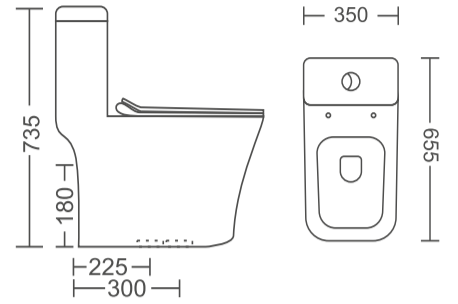

SP-WH-9205

Rs. 10970/-

Rimless One Piece WC with PP Soft Close Seat Cover, Gasket & Screw Kit
Flush: Dual Flush, Wash Down
Size: 655x350x735 mm, S Trap- 225 mm
Available With UF