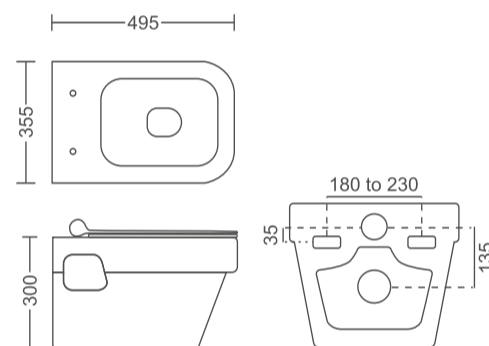

WALLHUNG WC

WH-WH-9305

Rs. 9350/-

Rimless Wall Hung WC with PP Soft Close Seat Cover
Flush: Wash Down
Size: 525x370x335 mm
Available With UF

WH-WH-9306

Rs. 9050/-

Wall Hung WC with PP Soft Close Seat Cover
Flush: Wash Down
Size: 525x370x335 mm
Available With Jet
Available With UF

WH-WH-9307

Rs. 7690/-

Wall Hung WC with PP Soft Close Seat Cover
Flush: Wash Down
Size: 495x355x300 mm
Available With Jet
Available With UF

WH-WH-9308

Rs. 7490/-

Rimless Wall Hung WC with PP Soft Close Seat Cover
Flush: Wash Down
Size: 505x350x370 mm
Available With UF

WH-WH-9309

Rs. 8630/-

Rimless Wall Hung WC with PP Soft Close Seat Cover
Seat Cover & Installation Kit
Flush: Wash Down
Size: 515x350x340 mm
Available With UF

WH-WH-9310

Rs. 7120/-

Rimless Wall Hung WC with PP Soft Close Seat Cover
Flush: Wash Down
Size: 515x360x347 mm
Available With UF