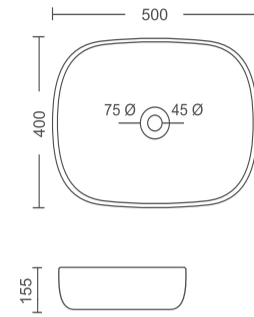

Rs. 4390/-

TT-WH-9712
Table Top Basin
Size: 455x340x135 mm