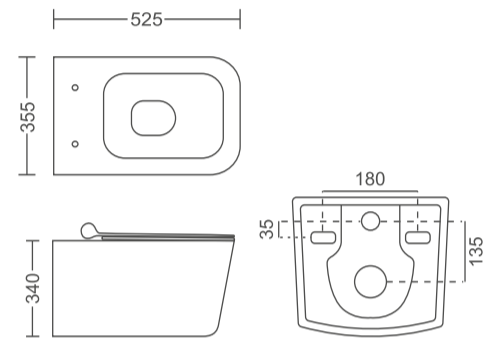

Difference between Alqon vs Ordinary seat cover

Feature	Alqon Seat Cover	Ordinary Seat Cover
Colour	Never fade colour	Colour can fade
Protection	Resistant to wear	Coated colour can wear
Maintenance	Easy to clean	Requires soft cleaning every time