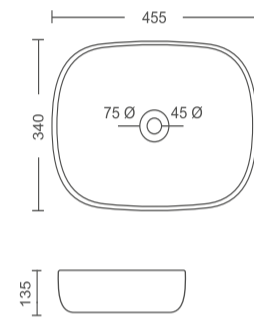

# TABLE TOP BASIN

**TT-WH-9711**  
Table Top Basin  
Size: 500x400x155 mm

**Rs. 4390/-**

**TT-WH-9712**  
Table Top Basin  
Size: 455x340x135 mm

**Rs. 3720/-**

**TT-WH-9713**  
Table Top Basin  
Size: 410x335x140 mm